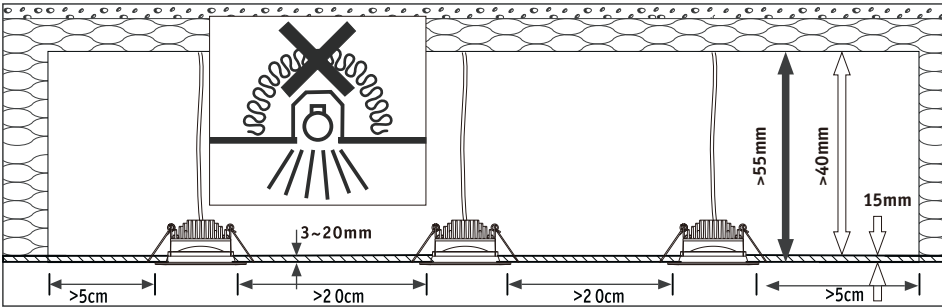

**NICE
PRICE**

TIP GmbH
Klüterfeld 23
30826 Garbsen/ Germany

www.nicetip.eu

Safety Instructions ⚠

1,2,3,4,5,6,7,8,10,12
13,15,16,17,20,28,33
34

Art.-Nr.:
3937-3938
3939-3940

(+MA9326)

PSU 04/16

A

Safety Instructions
Nr.0,1

off ⚡

3937_3938 3939_3940

ø70mm ø80mm