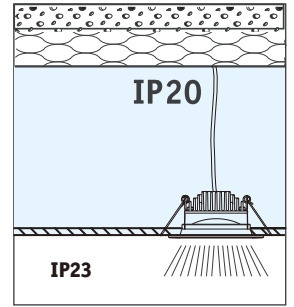

**NICE
PRICE**

TIP GmbH
Klüterfeld 23
30826 Garbsen/ Germany

www.nicetip.eu

Safety Instructions ⚠

1,2,3,4,5,6,7,8,10,12
13,15,16,17,20,28,33
34

Art.-Nr.:
3937-3938
3939-3940

(+MA9326)

PSU 04/16

A

Safety Instructions
Nr.0,1

off ⚡

3937_3938 3939_3940

ø70mm ø80mm