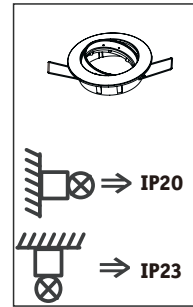

**NICE
PRICE**

TIP GmbH
Klüterfeld 23
30826 Garbsen/ Germany

www.nicetip.eu

Safety Instructions ⚠

1,2,3,4,5,6,7,8,10,12
13,15,16,17,20,28,33
34

Art.-Nr.:
3937-3938
3939-3940

(+MA9326)

PSU 04/16

A

Safety Instructions
Nr.0,1

off ⚡

3937_3938 3939_3940

ø70mm ø80mm