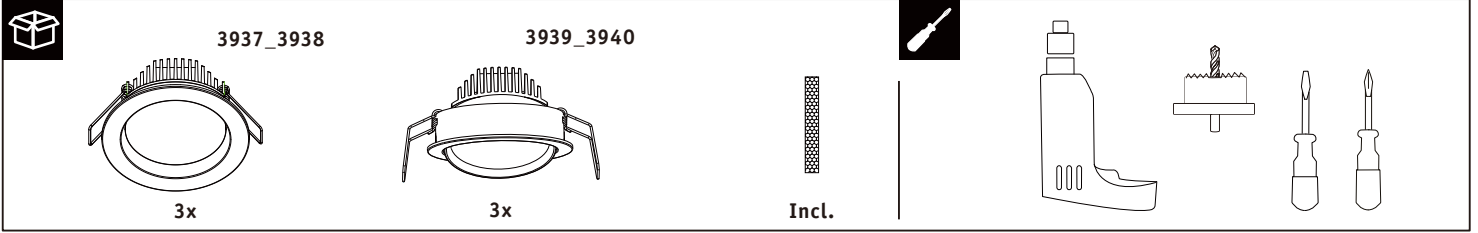

**NICE
PRICE**

TIP GmbH
Klüterfeld 23
30826 Garbsen/ Germany

www.nicetip.eu

Safety Instructions ⚠

1,2,3,4,5,6,7,8,10,12
13,15,16,17,20,28,33
34

Art.-Nr.:
3937-3938
3939-3940

(+MA9326)

PSU 04/16

A

Safety Instructions
Nr.0,1

off ⚡

3937_3938 3939_3940

ø70mm ø80mm